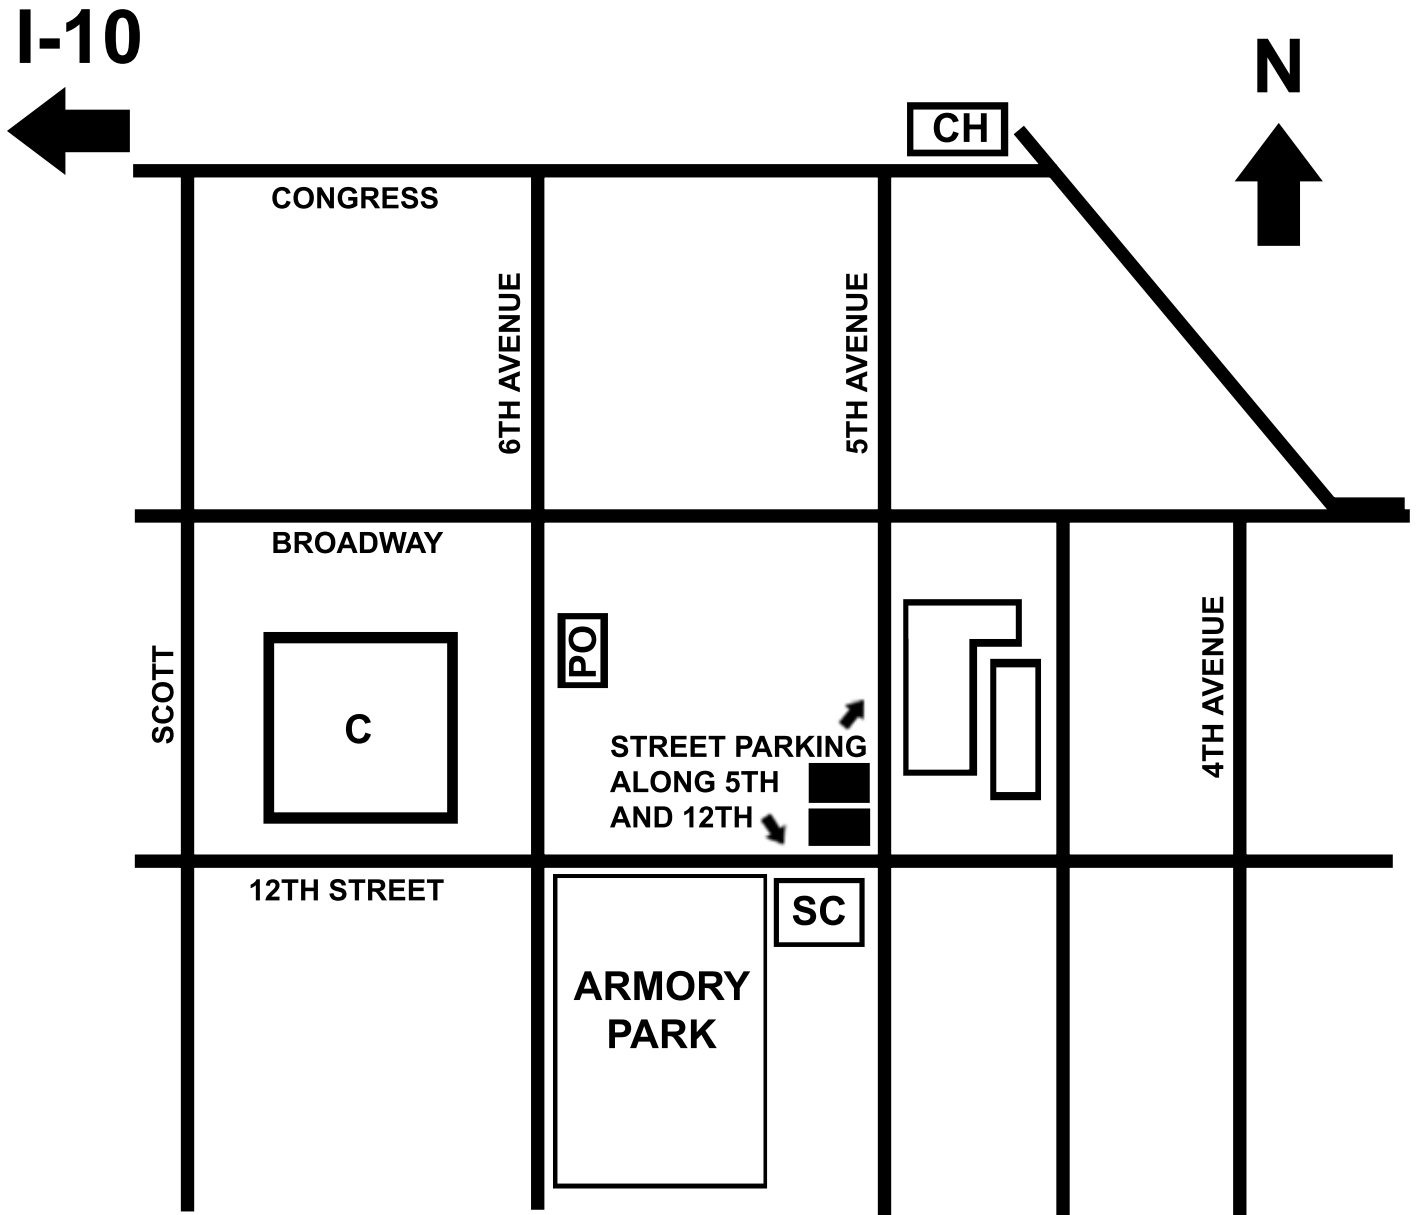

The Stillwell House & Garden

KEY

-  = STILLWELL HOUSE
- CH = CONGRESS HOTEL
- PO = POST OFFICE
- SC = SENIOR CENTER

THE STILLWELL HOUSE & GARDEN

134 South 5th Ave. • PO Box 1203 • Tucson, AZ 85702

520.623.9123 • www.stillwellhouse.com